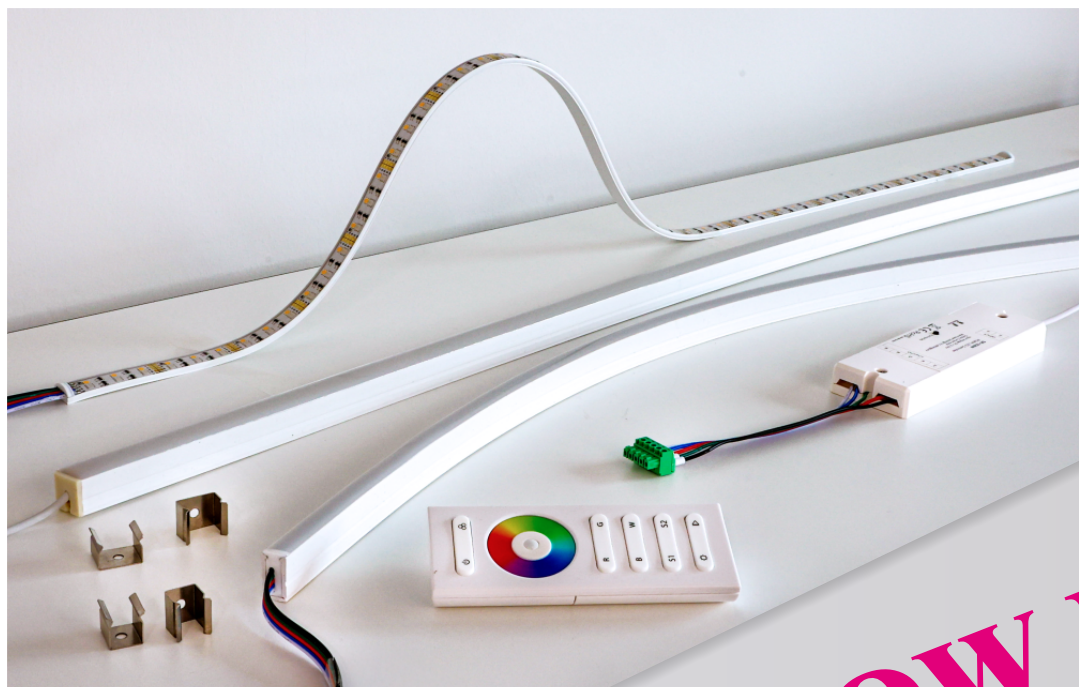

## Sample Set

Article no. 5 5000 096

**NOW NEW**

## The sample box contains:

- **STELLA 16 x 16**  
white 5000K in **885 mm** length
- **STELLA 10 x 19**  
RGBW in **910 mm** length
- **STELLA 13 x 4**  
RGBW in **910 mm** length
- incl. power supply and control unit