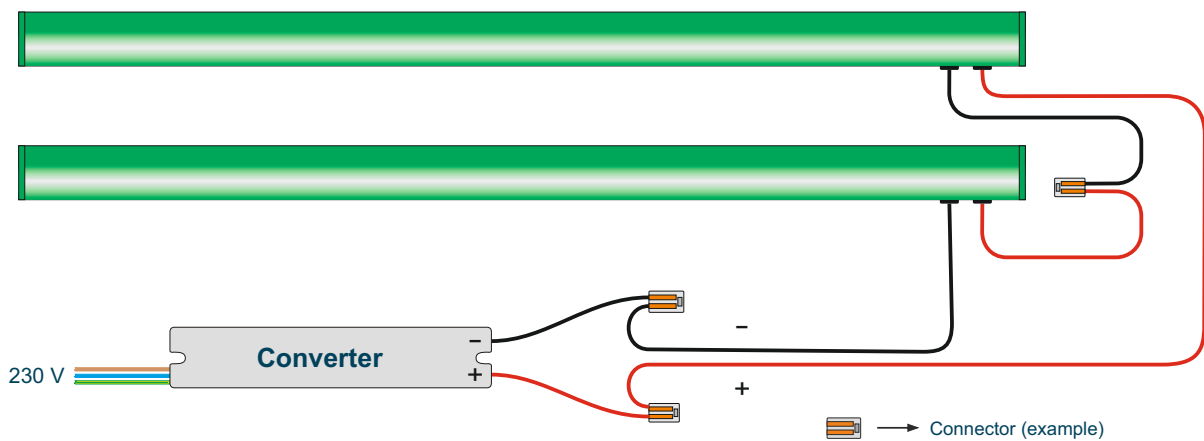

## LED Pipe

Connection example: One LED Pipe in series-connection

Connection example: Two LED Pipes in series connection

Connection example: One LED Pipe operated with 12 V